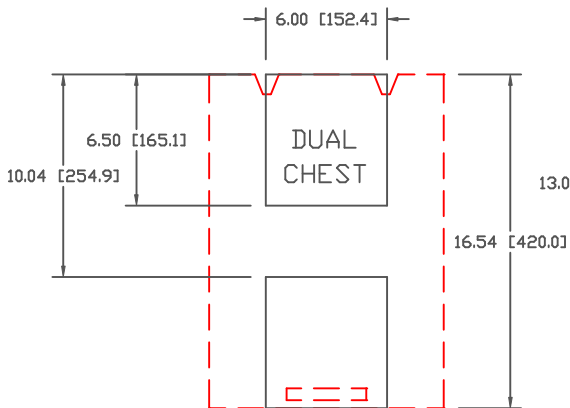

	A"	B"
STD:	3.375	4.0
LDW:	2.875	4.25
LLP:	2.625	4.25
VISOR:	1.50	5.625

	A(mm)	B(mm)
STD:	85.7	101.6
LDW:	73.0	108
LLP:	66.7	108
VISOR:	38.1	142.9

DTG Digital Platen Configurations

MODEL: M2

HEIGHT: 3.937" (100mm)

1-800-624-4381

DATE: 2014 FEB 20

www.livingstonsystems.com

DIMENSIONS: INCHES (MM)