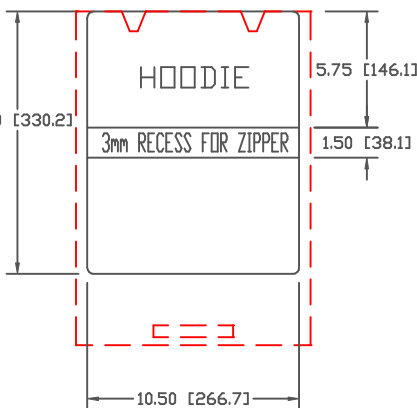

	A"	B"
STD:	3.375	4.0
LDW:	2.875	4.25
LLP:	2.625	4.25
VISOR:	1.50	5.625

	A(mm)	B(mm)
STD:	85.7	101.6
LDW:	73.0	108
LLP:	66.7	108
VISOR:	38.1	142.9

DTG Digital Platen Configurations

MODEL: M2

HEIGHT: 3.937" (100mm)

1-800-624-4381

DATE: 2014 FEB 20

www.livingstonsystems.com

DIMENSIONS: INCHES (MM)