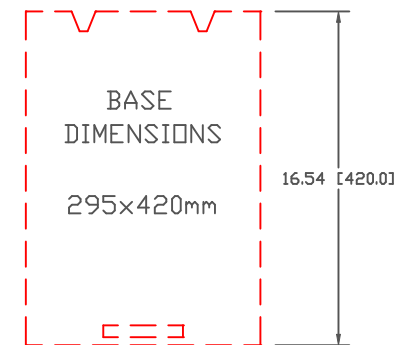

	A"	B"
STD:	3.375	4.0
LDW:	2.875	4.25
LLP:	2.625	4.25
VISOR:	1.50	5.625

	A(mm)	B(mm)
STD:	85.7	101.6
LDW:	73.0	108
LLP:	66.7	108
VISOR:	38.1	142.9

DTG Digital Platen Configurations

MODEL: M2

HEIGHT: 3.937" (100mm)

1-800-624-4381

DATE: 2014 FEB 20

www.livingstonsystems.com

DIMENSIONS: INCHES (MM)